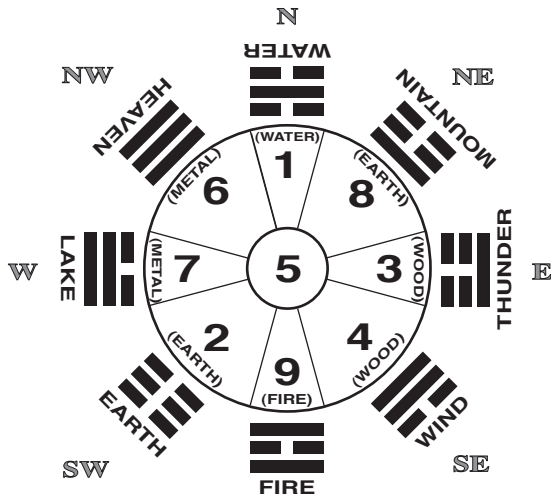

I Ching Astrology (Medical Astrology)

Figure 31

The Earth and It's Energies

The Base Year

In this Chinese Astrology, the North Star system is the orchestrator and distributor of energies to the Earth. Western Astrology uses the Sun and planets as the distributors of energy, but another level is the North Star and it's surrounding stars which communicate with one another to collect energies that are then beamed back to Earth through the Sun (our local distributor). This figure shows **The Base Year**, a convention where these energies are first located before they start moving to different locations over a nine year period which cycles over and over.

Energy Patterns on Planet Earth

Figure 32

The Wheels

The Base Year is shown on the top wheel of this page. It's the position where all the energies begin before they travel around the wheel to new position each year. When all 9 positions have been visited, the cycle repeats in the same order. Everyone is born into the center of the wheel which begins the cycle. The Base Year is what determines a persons base number (see figure 33). The top wheel also shows which Element relates to each Trigram, (Thunder and Wind relate to the Wood Element, Heaven and Lake relate to the Metal Element and so on). These Elements would be in the identical positions on each of the smaller wheels. All Wheels and years on this page are in left to right and top to bottom order.

To locate a Base Year Number, find the year of birth on this square, then look to the far left outside the square in the same row, and that's The Base Year Number. Use it with figure 32, (Energy Patterns on Planet Earth) to find the energetic influences.