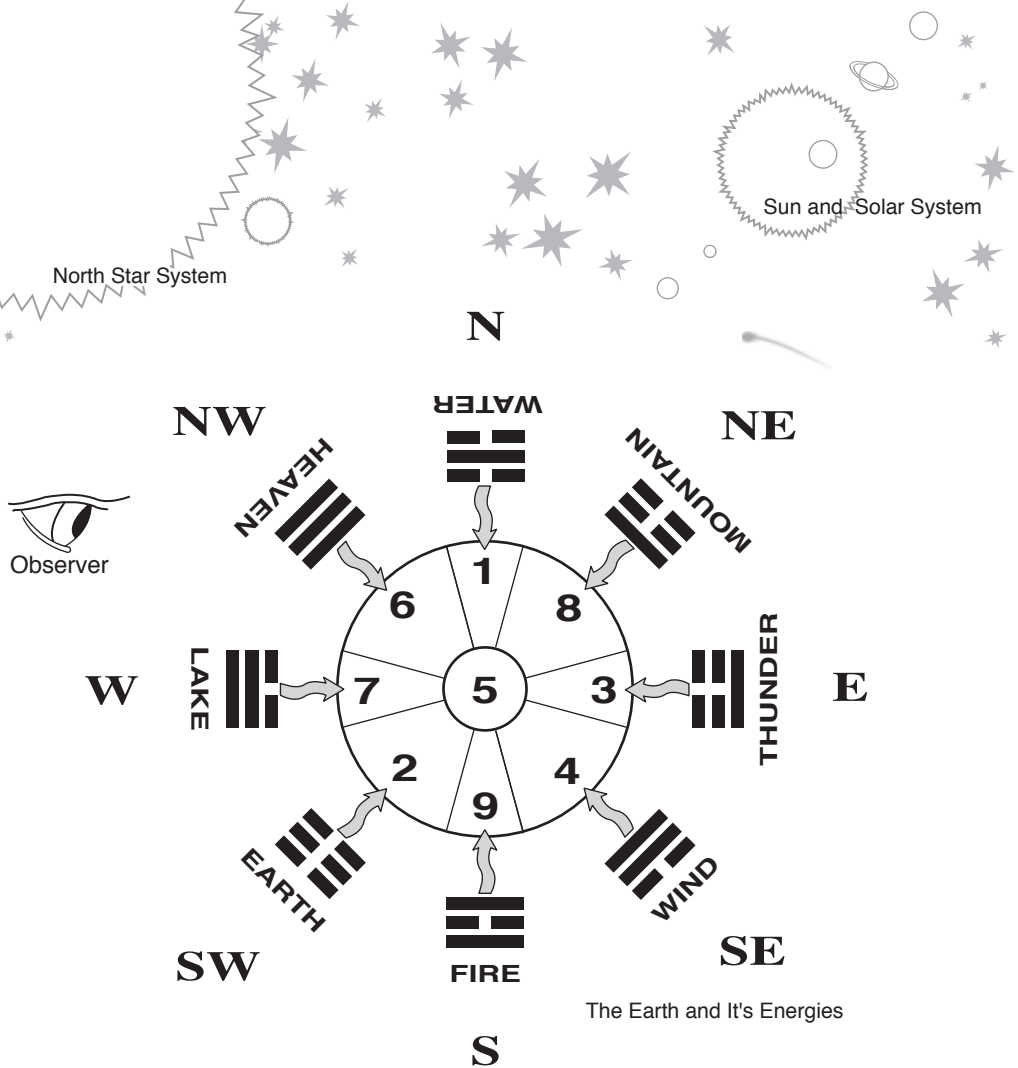

I Ching Astrology (Medical Astrology)

Figure 31

The Earth and It's Energies

The Base Year

In this Chinese Astrology, the North Star system is the orchestrator and distributor of energies to the Earth. Western Astrology uses the Sun and planets as the distributors of energy, but another level is the North Star and it's surrounding stars which communicate with one another to collect energies that are then beamed back to Earth through the Sun (our local distributor). This figure shows **The Base Year**, a convention where these energies are first located before they start moving to different locations over a nine year period which cycles over and over.

Energy Patterns on Planet Earth

Figure 32

The Wheels

The Base Year is shown on the top wheel of this page. It's the position where all the energies begin before they travel around the wheel to new position each year. When all 9 positions have been visited, the cycle repeats in the same order. Everyone is born into the center of the wheel which begins the cycle. The Base Year is what determines a persons base number (see figure 33). The top wheel also shows which Element relates to each Trigram, (Thunder and Wind relate to the Wood Element, Heaven and Lake relate to the Metal Element and so on). These Elements would be in the identical positions on each of the smaller wheels. All Wheels and years on this page are in left to right and top to bottom order.

To locate a Base Year Number, find the year of birth on this square, then look to the far left outside the square in the same row, and that's The Base Year Number. Use it with figure 32, (Energy Patterns on Planet Earth) to find the energetic influences.